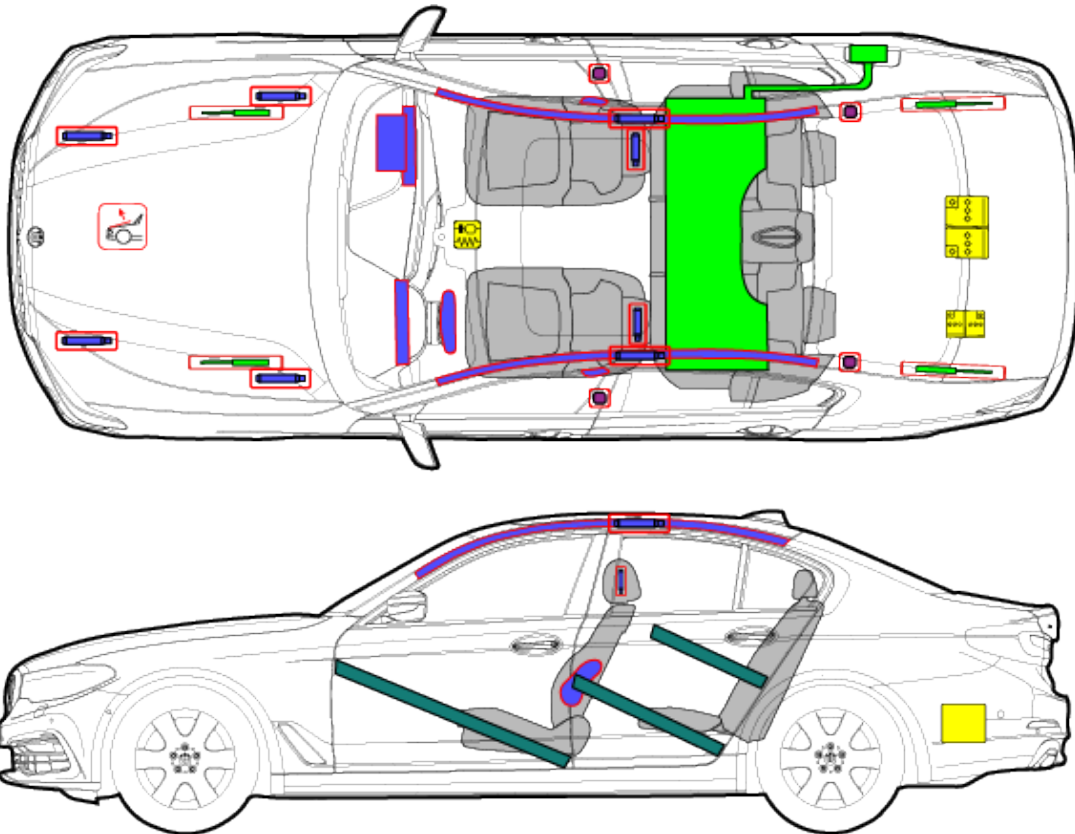

**BMW 5 G38 CHN**  
Sedan  
from 05/2017

	Airbag		Stored gas inflator		Seat belt pretensioner		SRS control unit		Pedestrian protection active system
	Automatic rollover protection system		Gas strut / Preloaded spring		High strength zone		Zone requiring special attention		High voltage disconnect (cutting solution)
	Battery low voltage		Ultra capacitor, low voltage		Fuel tank		Gas tank		Safety valve
	High voltage battery pack		High voltage power cable / component		High voltage disconnect		Fuse box disabling high voltage system		Ultra capacitor, high voltage

This overview shows the maximum range of equipment of the vehicle

ID no.	Version no.	Version date	Page
WBA-G38	2	08/2017	1