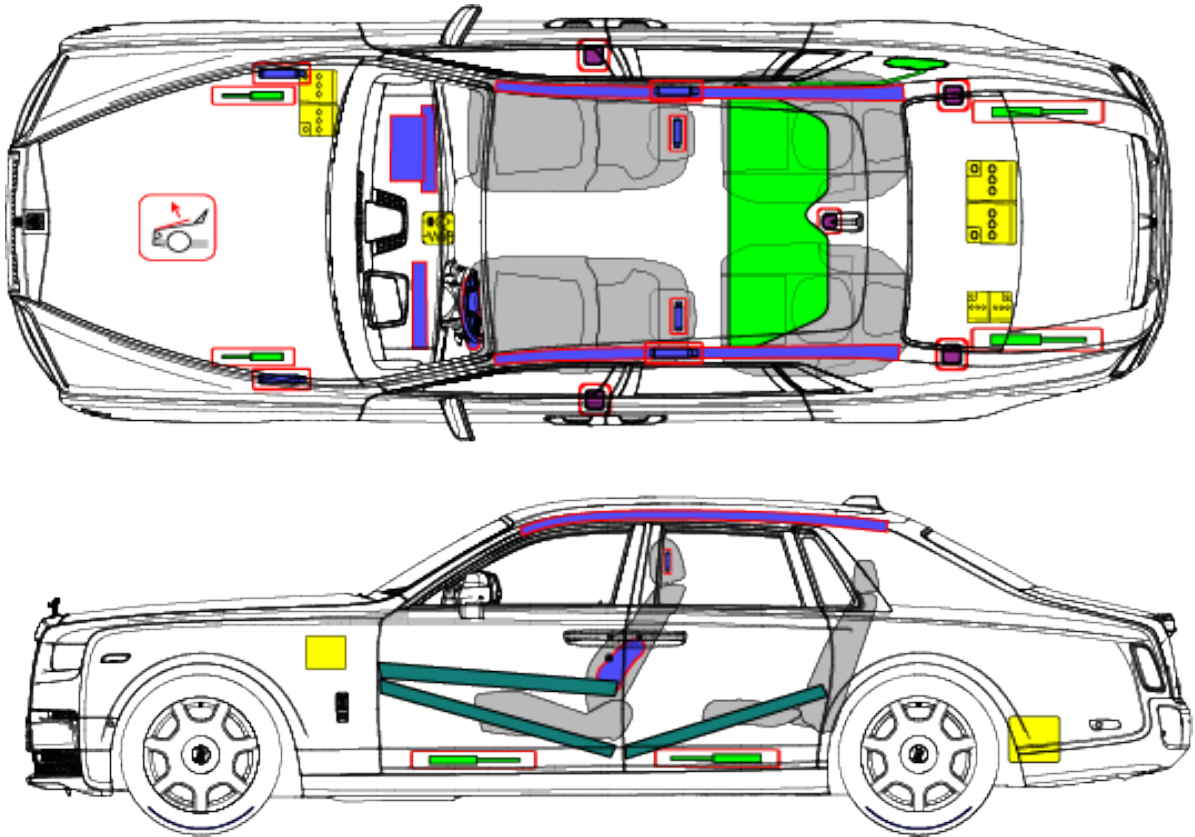

**Rolls Royce RR11 Phantom**  
Limousine  
from 08/2017

	Airbag		Stored gas inflator		Seat belt pretensioner		SRS control unit		Pedestrian protection active system
	Automatic rollover protection system		Gas strut / Preloaded spring		High strength zone		Zone requiring special attention		High voltage disconnect (cutting solution)
	Battery low voltage		Ultra capacitor, low voltage		Fuel tank		Gas tank		Safety valve
	High voltage battery pack		High voltage power cable / component		High voltage disconnect		Fuse box disabling high voltage system		Ultra capacitor, high voltage

This overview shows the maximum range of equipment of the vehicle

ID no.	Version no.	Version date	Page
SCA-RR11	1	08.2017	1