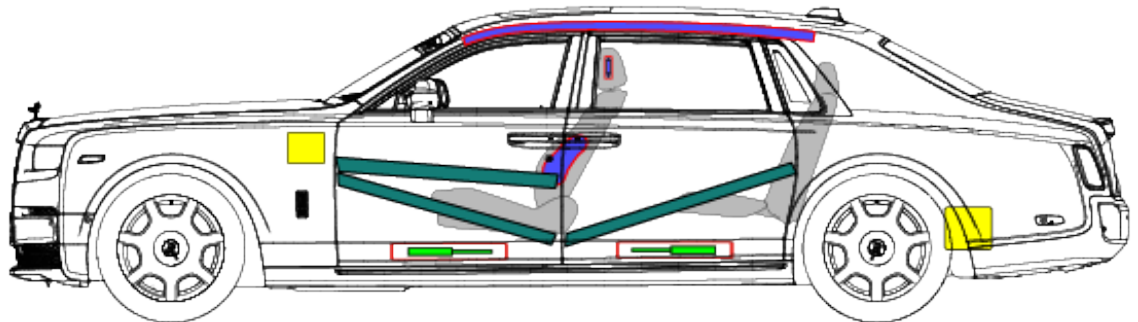

**Rolls Royce RR12 Phantom**  
Limousine Extended Wheelbase  
from 08/2017

	Airbag		Stored gas inflator		Seat belt pretensioner		SRS control unit		Pedestrian protection active system
	Automatic rollover protection system		Gas strut / Preloaded spring		High strength zone		Zone requiring special attention		High voltage disconnect (cutting solution)
	Battery low voltage		Ultra capacitor, low voltage		Fuel tank		Gas tank		Safety valve
	High voltage battery pack		High voltage power cable / component		High voltage disconnect		Fuse box disabling high voltage system		Ultra capacitor, high voltage

This overview shows the maximum range of equipment of the vehicle

ID no.	Version no.	Version date	Page
SCA-RR12	1	08.2017	1