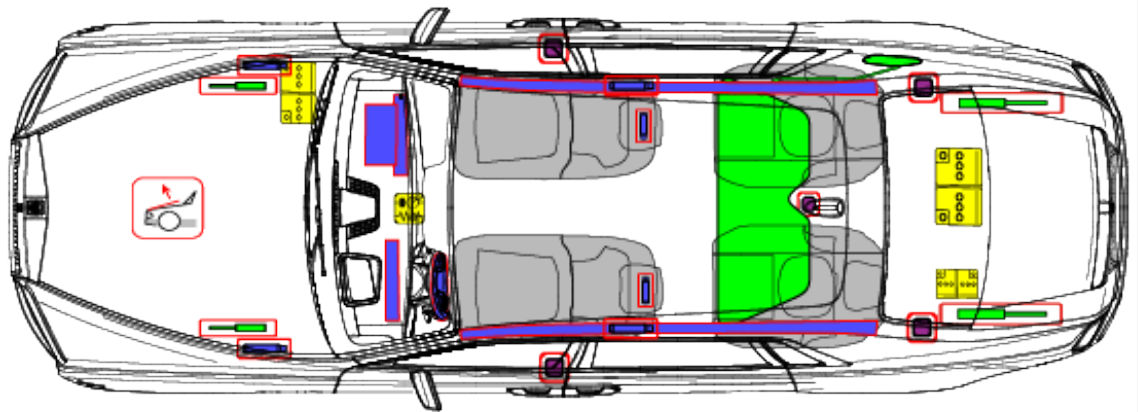

**Rolls Royce RR12 Phantom**  
Limousine Extended Wheelbase  
from 08/2017

	Airbag		Stored gas inflator		Seat belt pretensioner		SRS control unit		Pedestrian protection active system
	Automatic rollover protection system		Gas strut / Preloaded spring		High strength zone		Zone requiring special attention		High voltage disconnect (cutting solution)
	Battery low voltage		Ultra capacitor, low voltage		Fuel tank		Gas tank		Safety valve
	High voltage battery pack		High voltage power cable / component		High voltage disconnect		Fuse box disabling high voltage system		Ultra capacitor, high voltage

This overview shows the maximum range of equipment of the vehicle

ID no.	Version no.	Version date	Page
SCA-RR12	1	08.2017	1